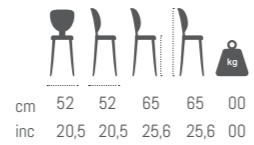

CAGES

PRIME

FEDRA

NORTH

LYRA

LOVER

LUS

ALICE / Baby Chair