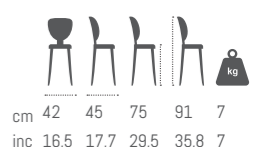

CAGES

PRIME

FEDRA

NORTH

LYRA

LOVER

LUS

ALICE / Baby Chair